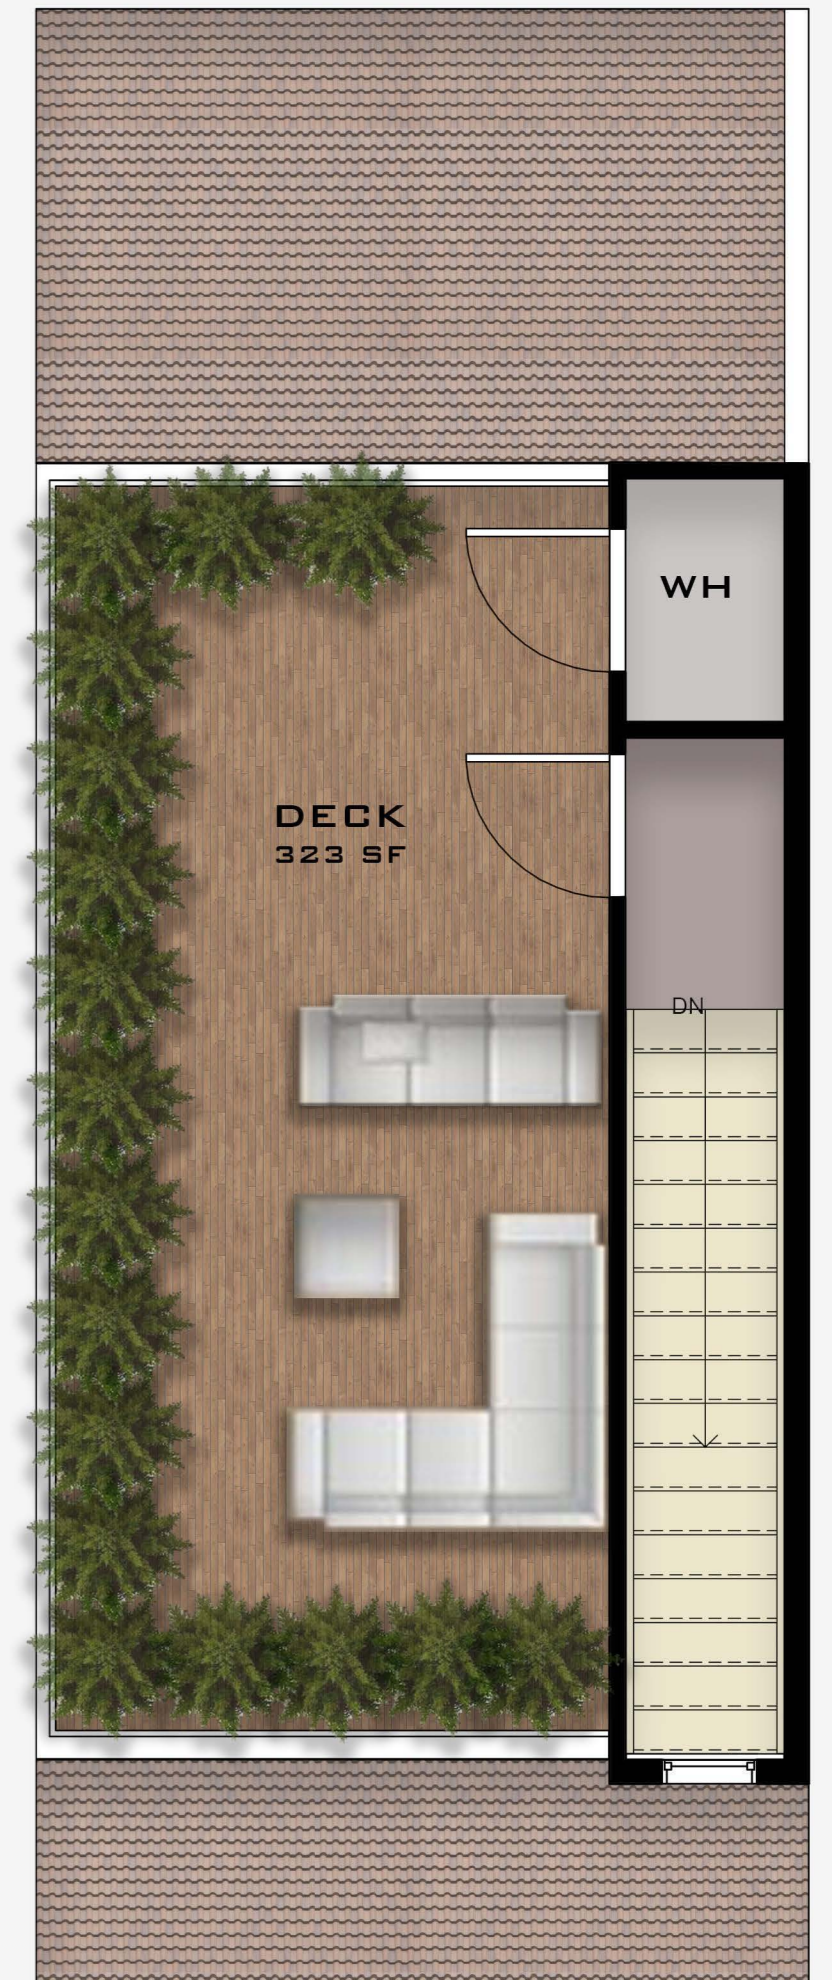

THE LUX AT JELB BY ABRIGO

JOSEPH E LOWERY BLVD

CONTACT DETAILS  
+1 (678) 525-3558  
+1 (678) 883 4550  
+1 (404) 980 1948  
TALKTOUS@THELUXJELB.COM

WWW.THELUXATJELB.COM

FIRST FLOOR

SECOND FLOOR

THIRD FLOOR

FOURTH FLOOR

THE LUX AT JELB BY ABRIGO

ASHBY

CONTACT DETAILS  
 +1 (678) 525-3558  
 +1 (678) 883 4550  
 +1 (404) 980 1948  
 TALKTOUS@THELUXJELB.COM

WWW.THELUXATJELB.COM

**FIRST FLOOR**

**SECOND FLOOR**

**THIRD FLOOR**