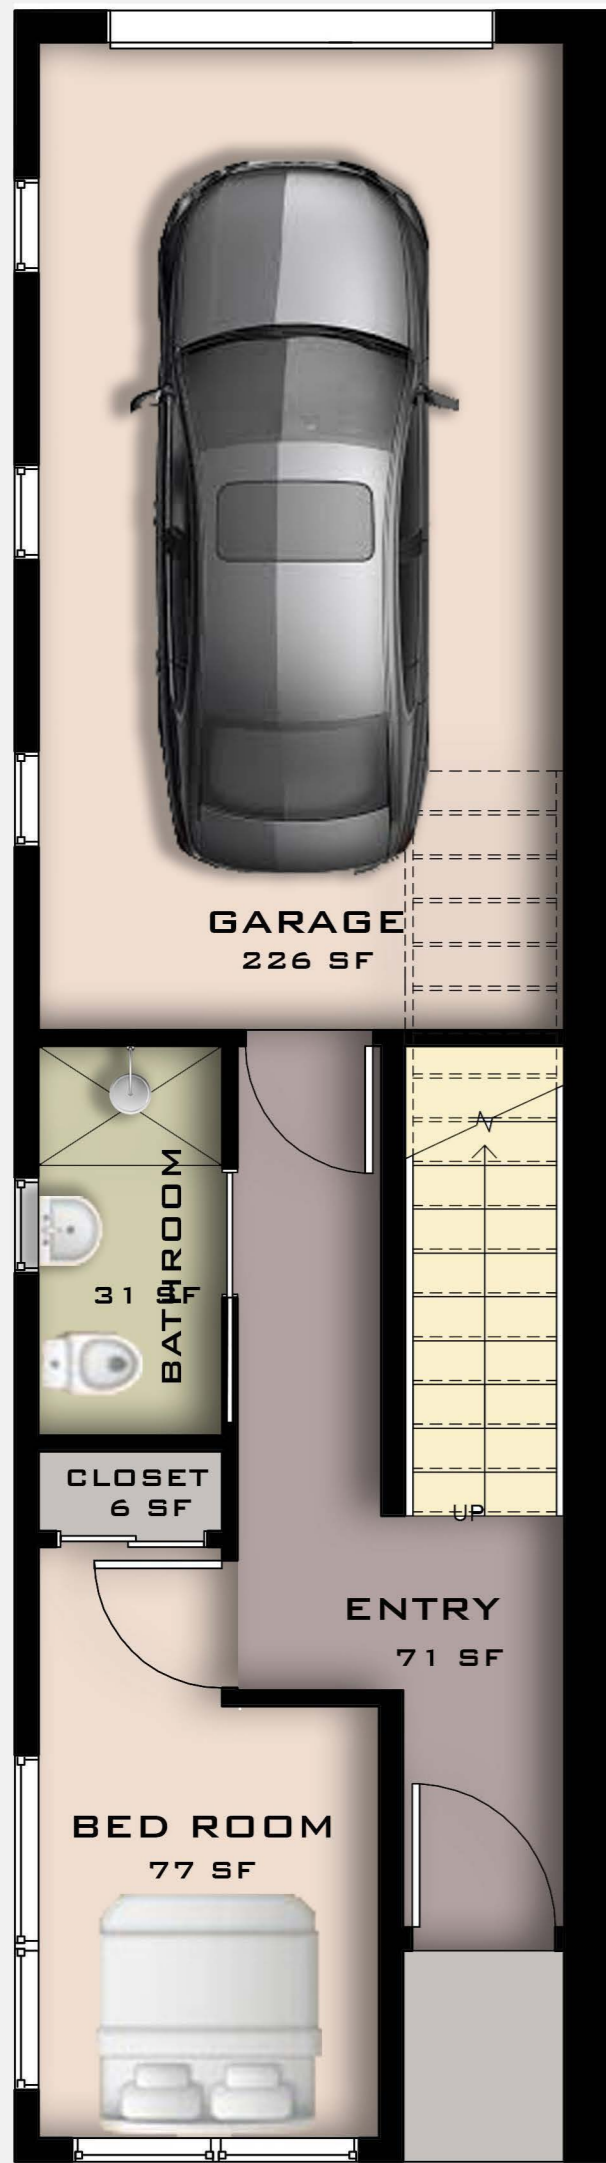

FOURTH FLOOR

THE LUX AT JELB BY ABRIGO

ASHBY

CONTACT DETAILS  
 +1 (678) 525-3558  
 +1 (678) 883 4550  
 +1 (404) 980 1948  
 TALKTOUS@THELUXJELB.COM

WWW.THELUXATJELB.COM

**FIRST FLOOR**

**SECOND FLOOR**

**THIRD FLOOR**