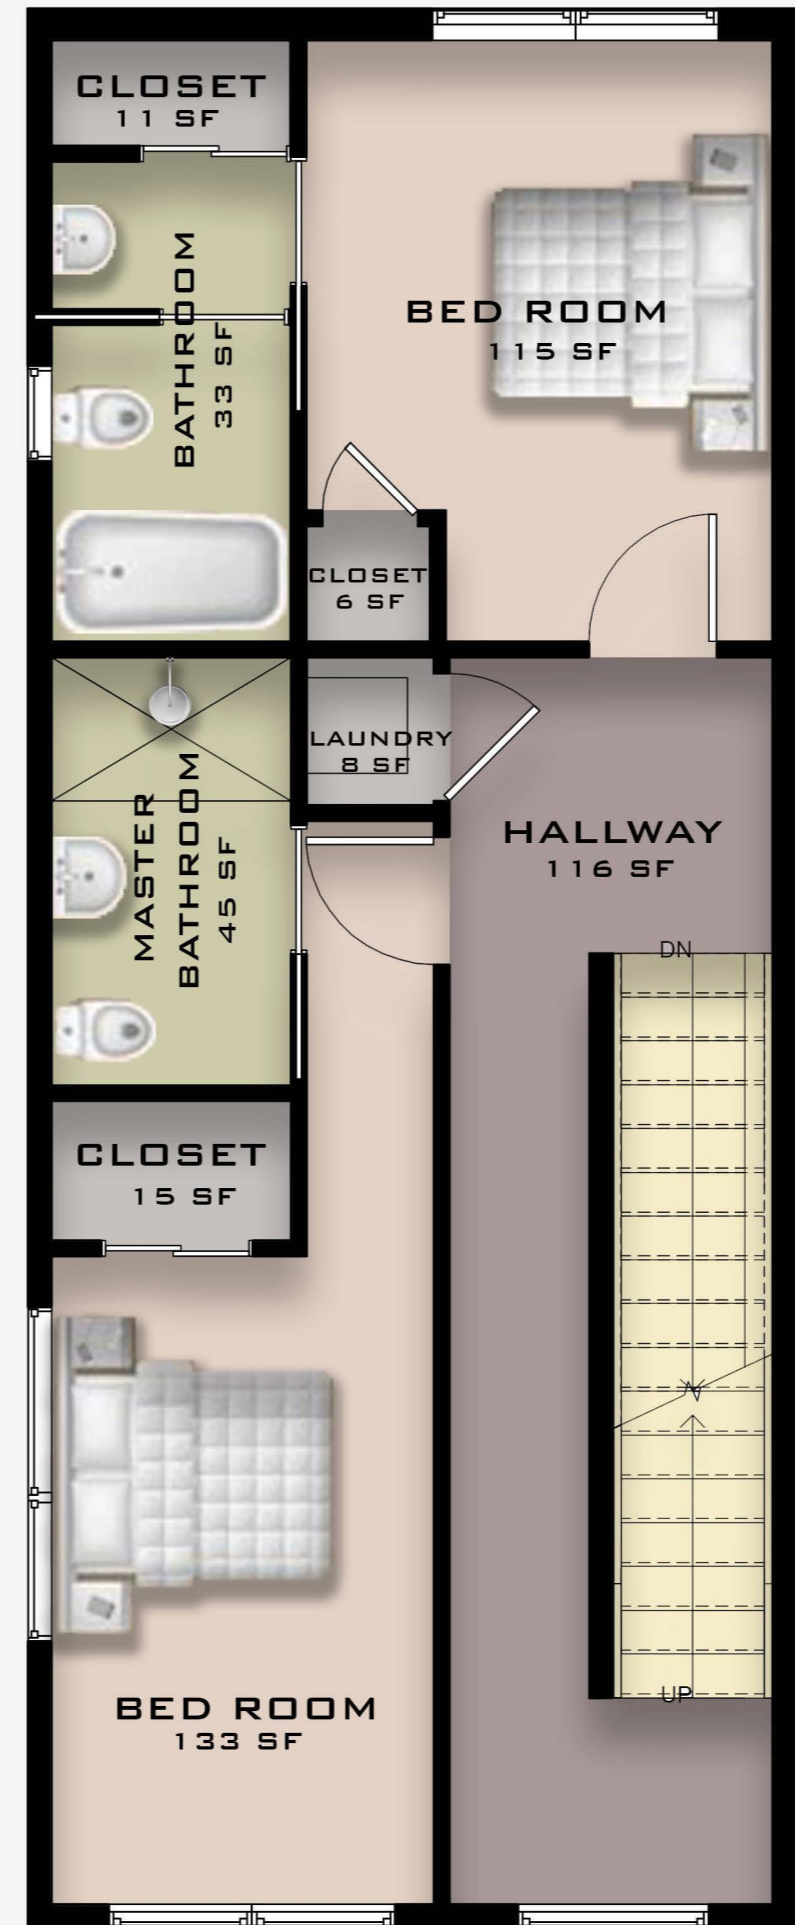

THE LUX AT JELB BY ABRIGO

JOSEPH E LOWERY BLVD

CONTACT DETAILS  
+1 (678) 525-3558  
+1 (678) 883 4550  
+1 (404) 980 1948  
TALKTOUS@THELUXJELB.COM

WWW.THELUXATJELB.COM

FIRST FLOOR

SECOND FLOOR

THIRD FLOOR

FOURTH FLOOR

THE LUX AT JELB BY ABRIGO

ASHBY

CONTACT DETAILS  
 +1 (678) 525-3558  
 +1 (678) 883 4550  
 +1 (404) 980 1948  
 TALKTOUS@THELUXJELB.COM

WWW.THELUXATJELB.COM

**FIRST FLOOR**

**SECOND FLOOR**

**THIRD FLOOR**