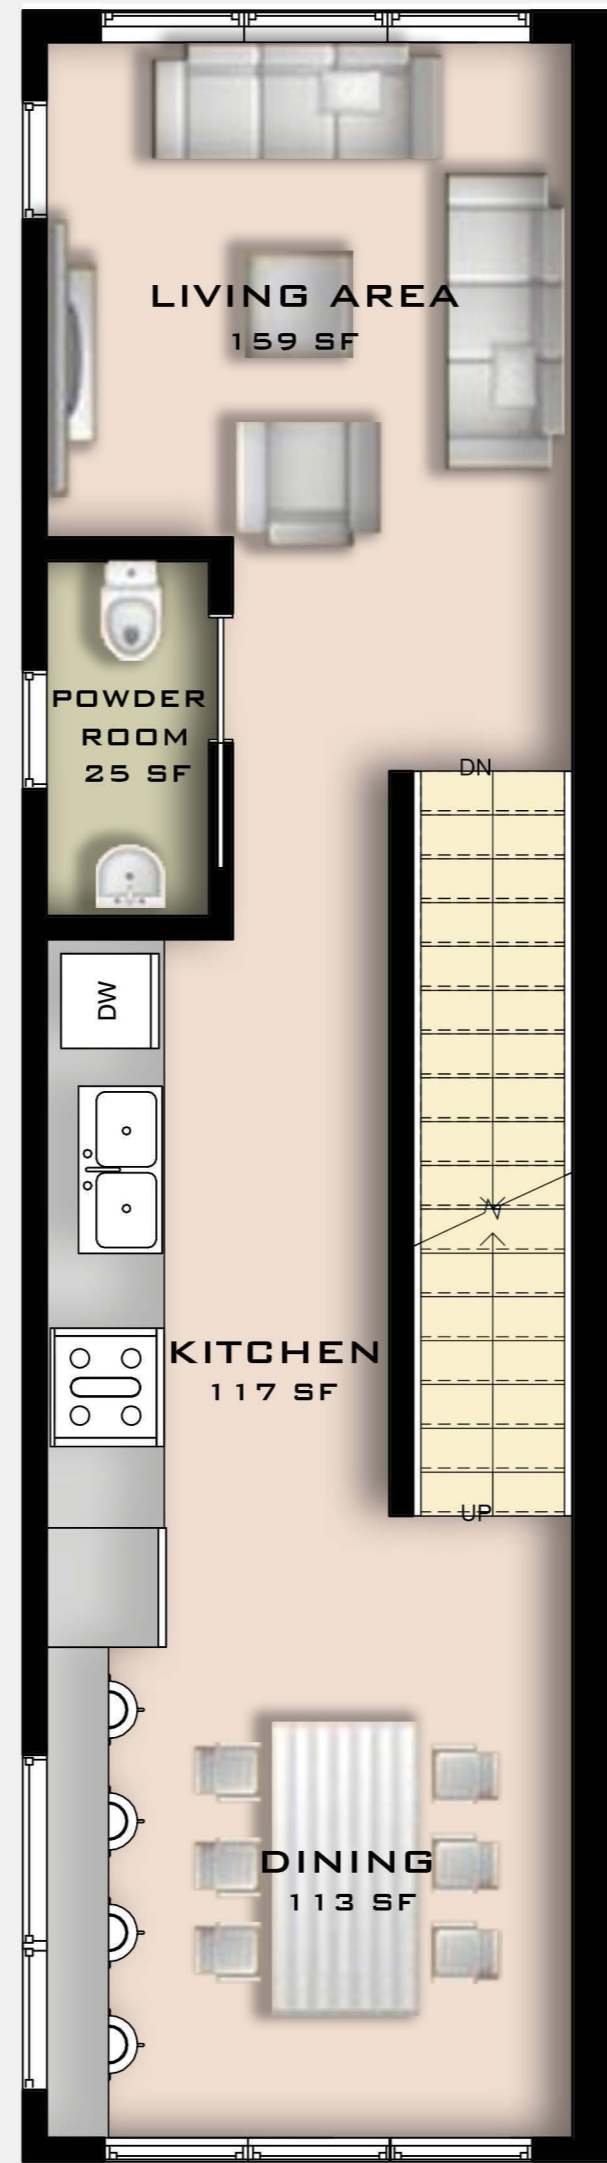

FOURTH FLOOR

THE LUX AT JELB BY ABRIGO

ASHBY

CONTACT DETAILS  
 +1 (678) 525-3558  
 +1 (678) 883 4550  
 +1 (404) 980 1948  
 TALKTOUS@THELUXJELB.COM

WWW.THELUXATJELB.COM

**FIRST FLOOR**

**SECOND FLOOR**

**THIRD FLOOR**

**FOURTH FLOOR**

THE LUX AT JELB BY ABRIGO  
**MAGNOLIA**

**CONTACT DETAILS**  
 +1 (678) 525-3558  
 +1 (678) 883 4550  
 +1 (404) 980 1948  
 TALKTOUS@THELUXJELB.COM

WWW.THELUXATJELB.COM