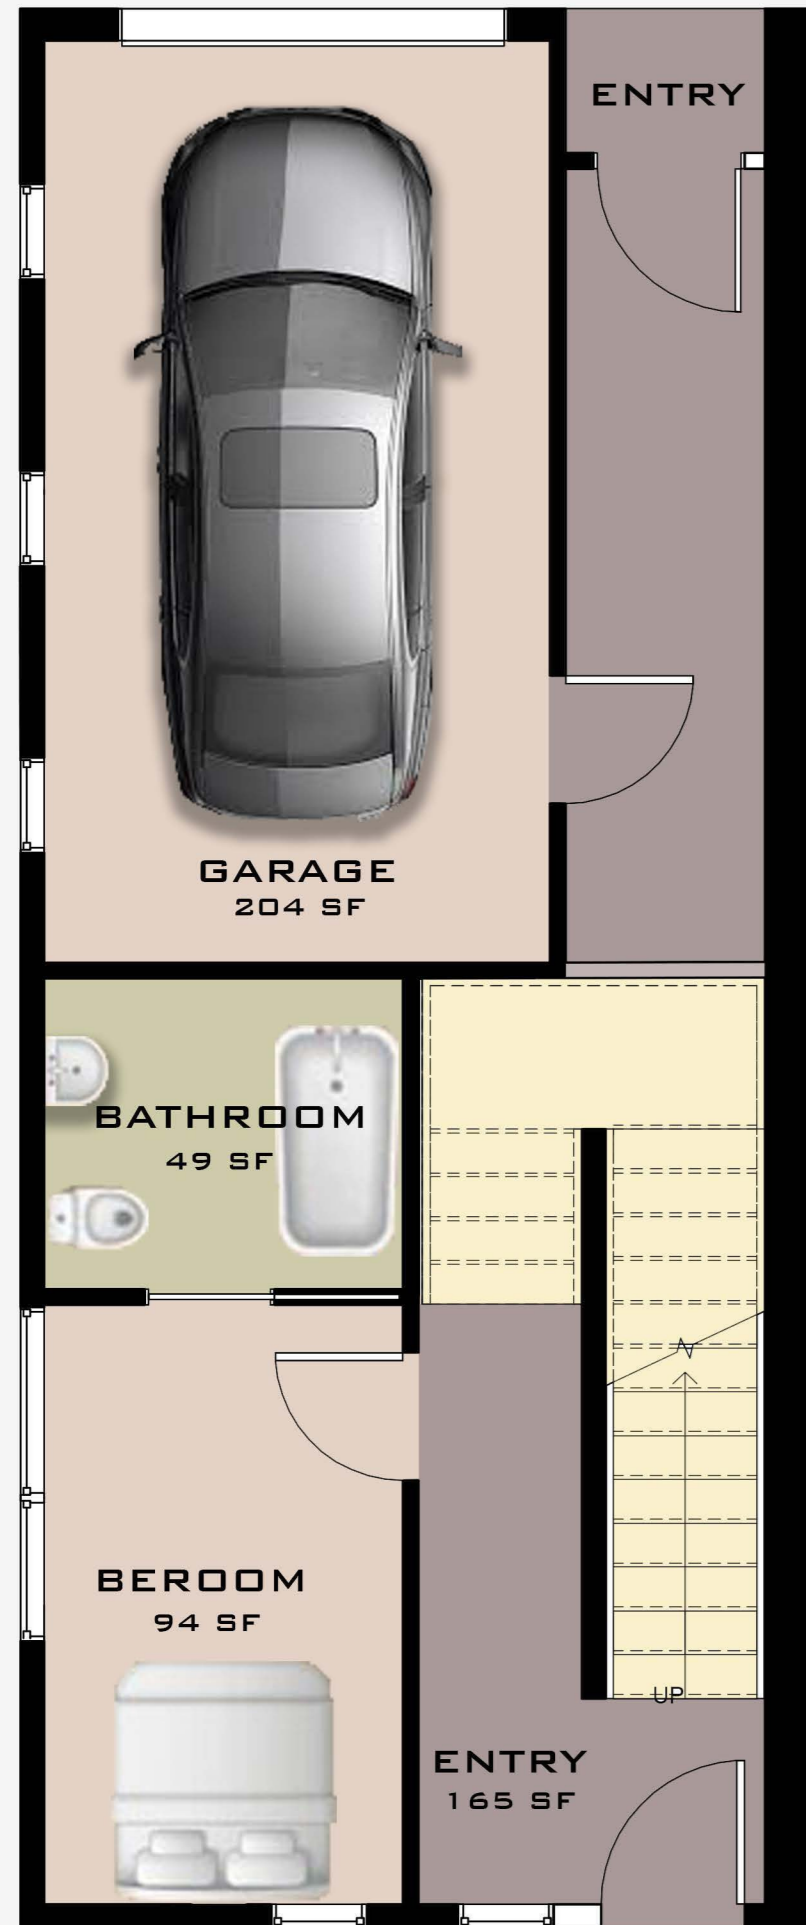

THE LUX AT JELB BY ABRIGO

JOSEPH E LOWERY BLVD

CONTACT DETAILS  
+1 (678) 525-3558  
+1 (678) 883 4550  
+1 (404) 980 1948  
TALKTOUS@THELUXJELB.COM

WWW.THELUXATJELB.COM

FIRST FLOOR

SECOND FLOOR

THIRD FLOOR

FOURTH FLOOR

THE LUX AT JELB BY ABRIGO

ASHBY

CONTACT DETAILS  
 +1 (678) 525-3558  
 +1 (678) 883 4550  
 +1 (404) 980 1948  
 TALKTOUS@THELUXJELB.COM

WWW.THELUXATJELB.COM

**FIRST FLOOR**

**SECOND FLOOR**

**THIRD FLOOR**