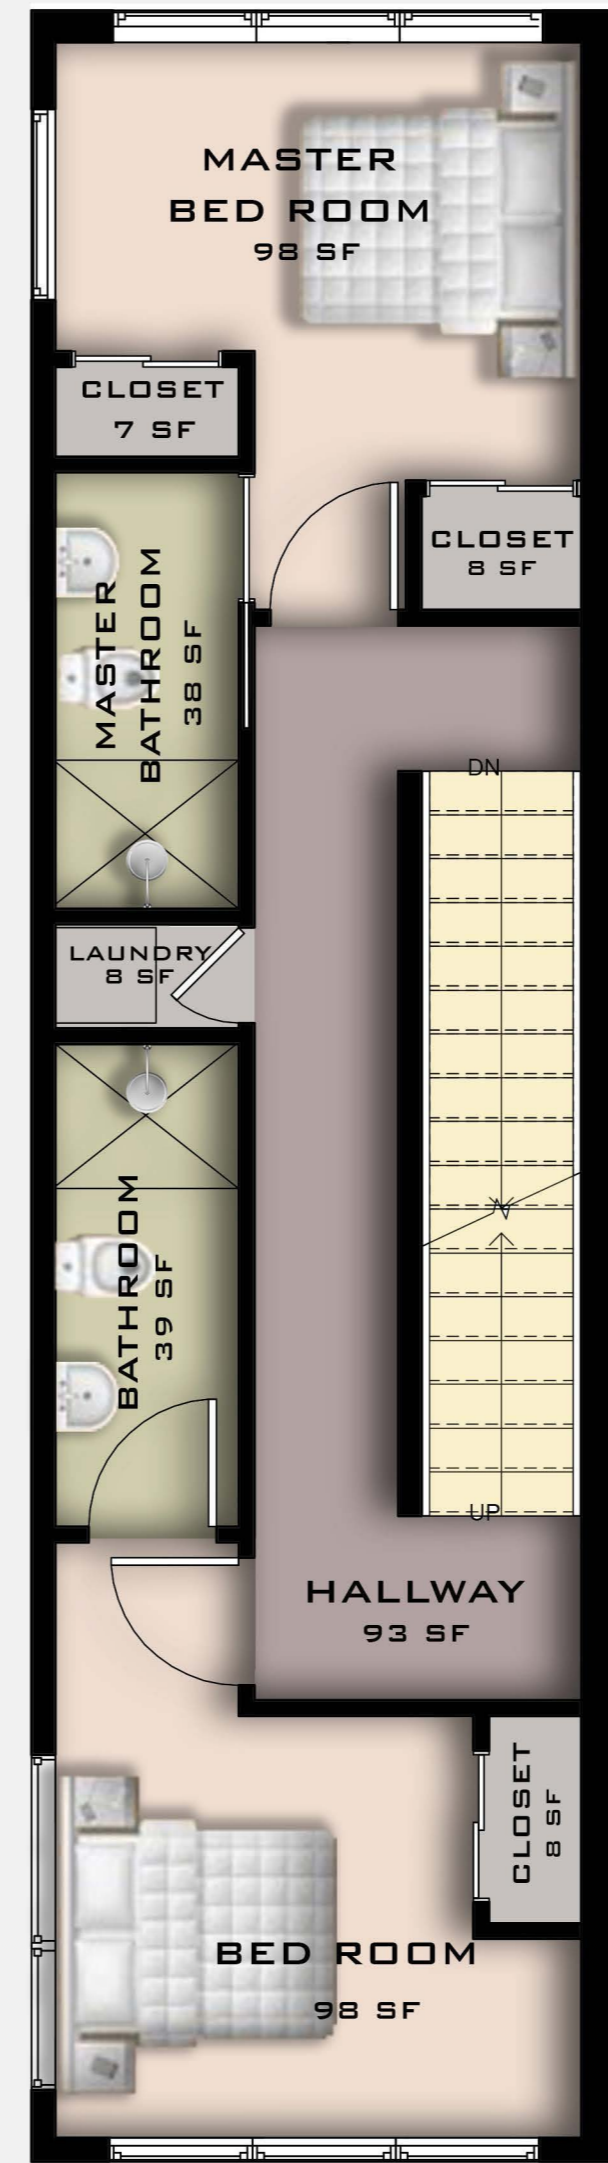

FOURTH FLOOR

THE LUX AT JELB BY ABRIGO

ASHBY

CONTACT DETAILS  
 +1 (678) 525-3558  
 +1 (678) 883 4550  
 +1 (404) 980 1948  
 TALKTOUS@THELUXJELB.COM

WWW.THELUXATJELB.COM

**FIRST FLOOR**

**SECOND FLOOR**

**THIRD FLOOR**

**FOURTH FLOOR**

THE LUX AT JELB BY ABRIGO  
**MAGNOLIA**

**CONTACT DETAILS**  
 +1 (678) 525-3558  
 +1 (678) 883 4550  
 +1 (404) 980 1948  
 TALKTOUS@THELUXJELB.COM

WWW.THELUXATJELB.COM